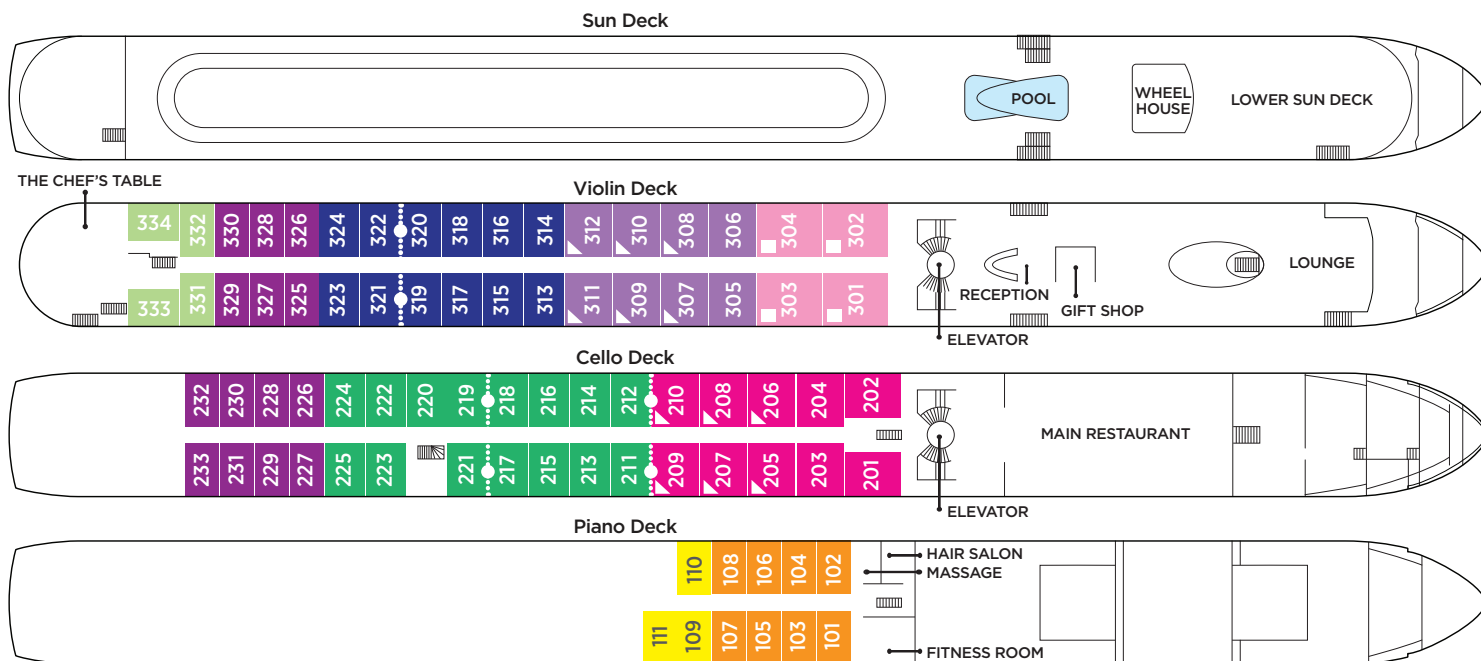

The Chef's Table Restaurant

Included Features:

- ◆ Panoramic Lounge with bar, piano and dance floor
- ◆ Walking track, pool with swim-up bar, fitness room and bicycles for in-port exploration
- ◆ Complimentary high-quality Wi-Fi
- ◆ Hair salon and massage services*
- ◆ The Chef's Table specialty restaurant with tasting menu
- ◆ Breakfast and lunch featuring regional cuisine; multi-course dinners made with fresh local ingredients
- ◆ Hand-selected wine, beer and soft drinks with meals—plus a Sip & Sail cocktail hour
- ◆ All-day tapas menu and afternoon tea; 24-hour coffee station
- ◆ Welcome Cocktail, Welcome Dinner, La Chaîne des Rôtisseurs Dinner, Captain's Cocktail and Gala Dinner

Twin Balcony Stateroom

AMALEA, AMAVIOLA, AMASTELLA

Technical Data

Length: 443 ft.
 Width: 38 ft.
 Crew: 51
 Staterooms: 78
 Passengers: 156
 Registry: Switzerland

Category	Deck / Stateroom / Size
Suite	Violin / French & Outside Balcony / 350 sq. ft.
AA	Violin / French & Outside Balcony / 235 sq. ft.
AB	Cello / French & Outside Balcony / 235 sq. ft.
BA	Violin / French & Outside Balcony / 210 sq. ft.
BB	Cello / French & Outside Balcony / 210 sq. ft.

Category	Deck / Stateroom / Size
CA	Violin & Cello / French Balcony / 170 sq. ft.
CB	Violin / French Balcony / 155 sq. ft.
D	Piano / Fixed Windows / 160 sq. ft.
E	Piano / Fixed Windows / 160 sq. ft.

Elevator on *AmaLea* reaches the Violin, Cello and Piano Deck (does not reach the Sun Deck).
 Elevator on *AmaStella* and *AmaViola* reaches the Violin and Cello Deck (does not reach the Piano or Sun Deck).