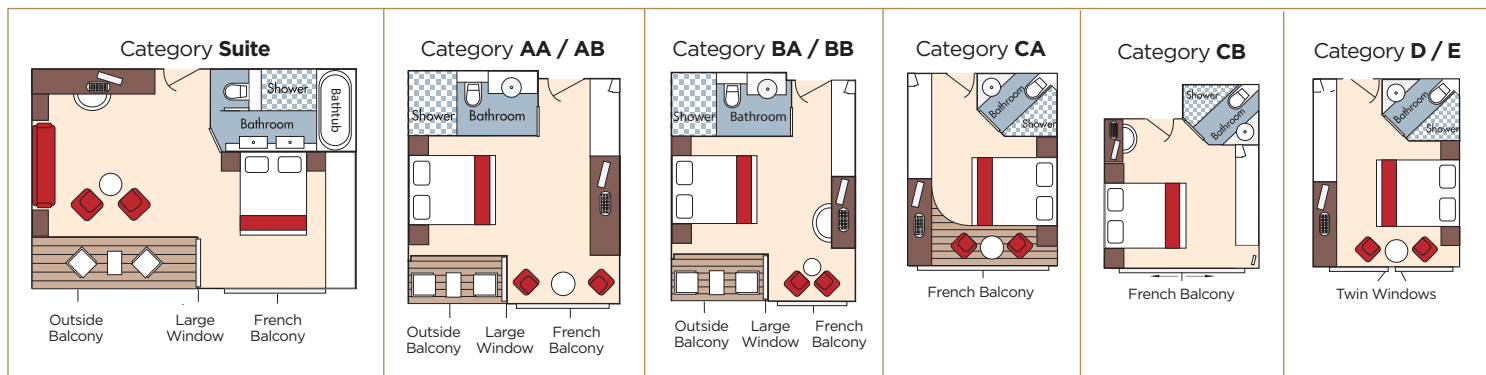

Stateroom Layouts

Note: Stateroom layouts are not to scale. Staterooms 201 & 202 are slightly modified